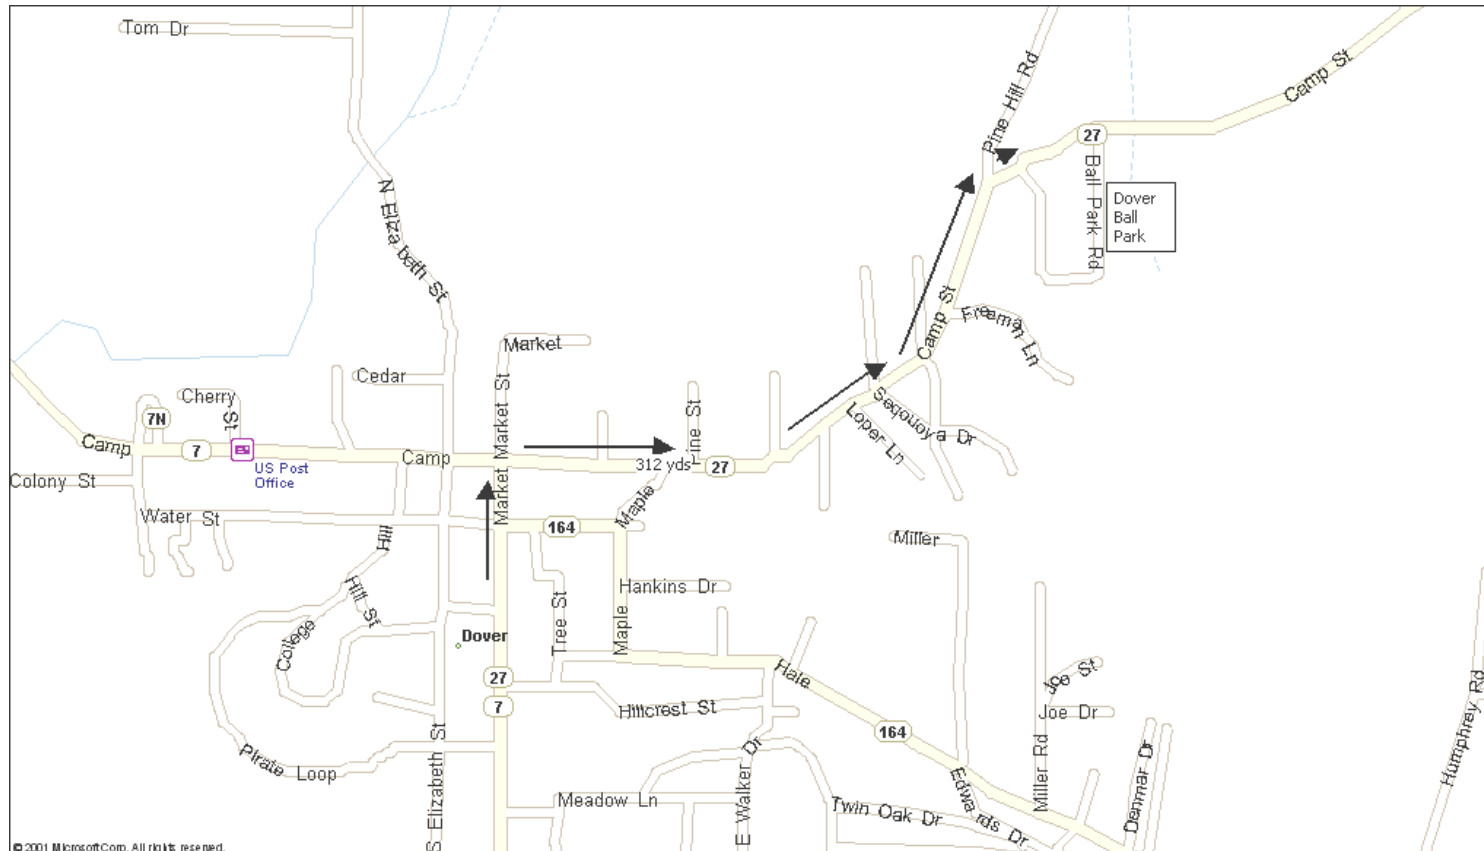

Lovelady Field

Dover, AR

From Conway

From I-40, take Russellville exit 81. Turn right on Hwy 7. Go 7 miles. When you get into Dover, turn right on Hwy 27 (Camp Street). Go .9 miles. Ball park on right.

From Clarksville

From I-40, take Russellville exit 81. Turn left on Hwy 7. Go 7 miles. When you get into Dover, turn right on Hwy 27 (Camp Street). Go .9 miles. Ball park on right.