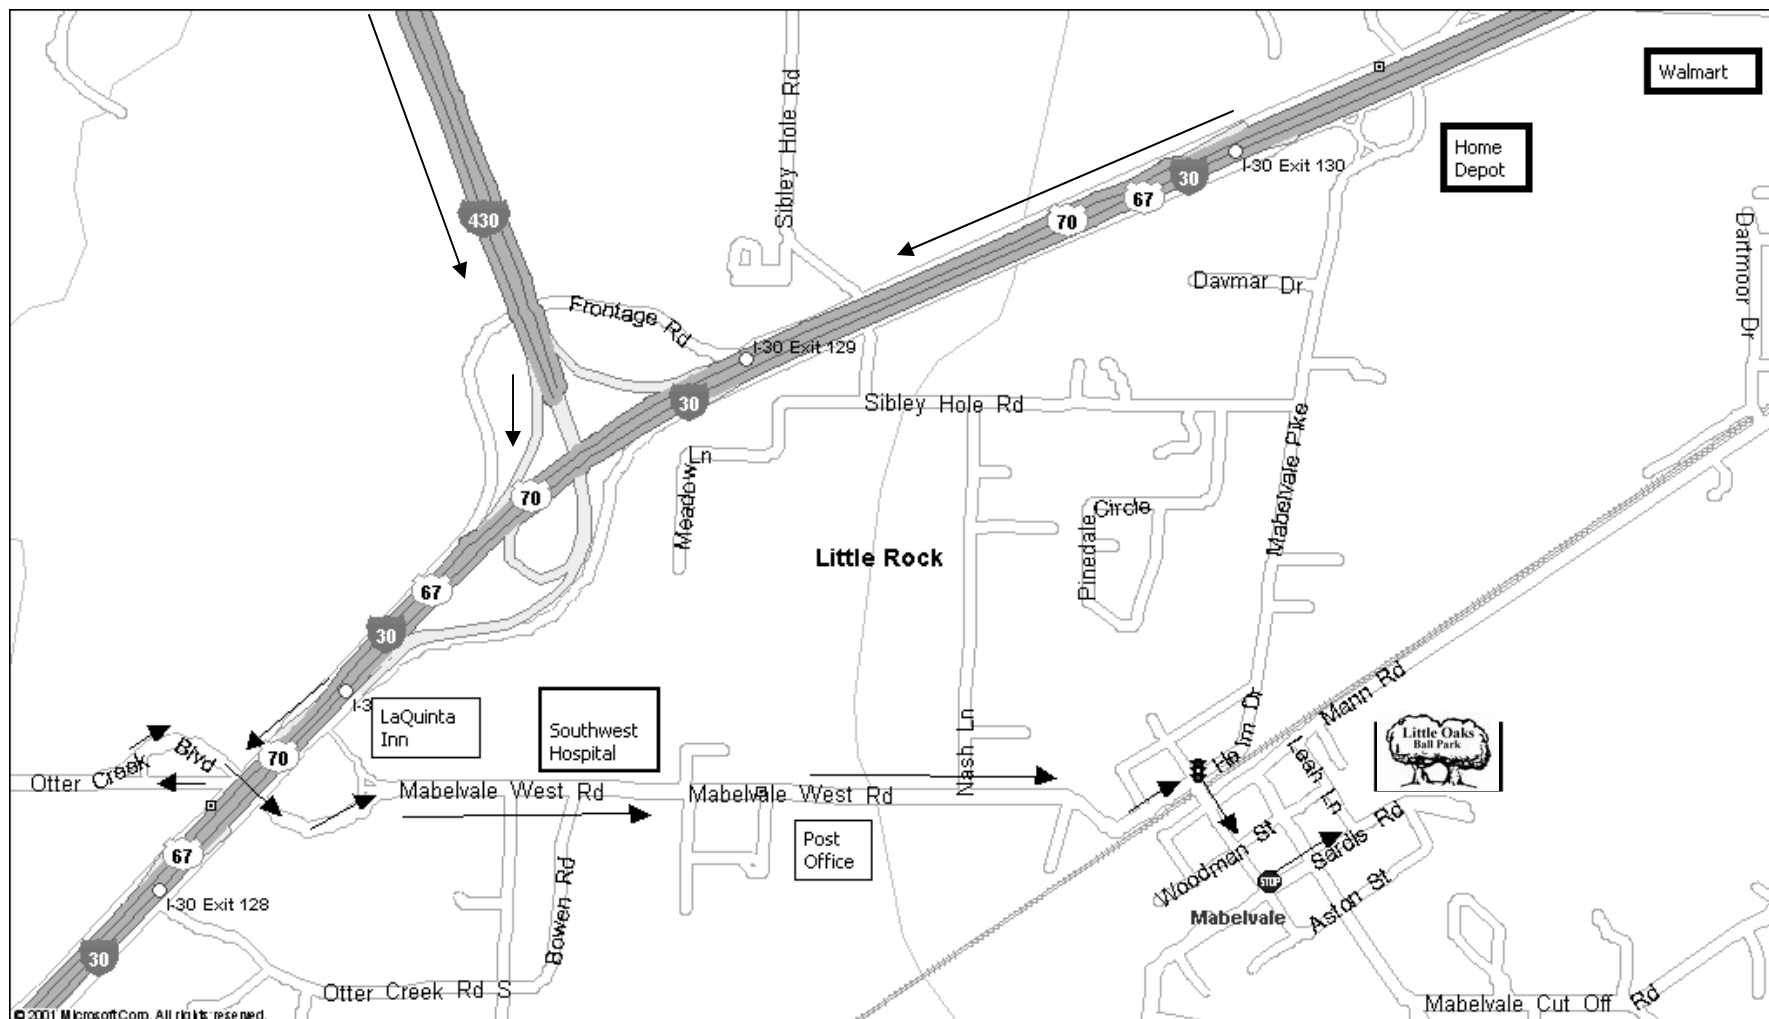

Little Oaks Ball Park

Mabelvale, AR

Interstate 30 West from Little Rock

Take 1st exit after I-430 (Exit 128), Mabelvale – Otter Creek Exit. Go back across interstate and you will be on Mabelvale West Road. Go 1.2 miles to 1st red light and turn right. Go across railroad tracks. At 4 way stop, turn left on Sardis Road. Go 2 blocks and your there.

Interstate 40 East from Conway

Take I-430 exit. Go all the way to end of I-430. Bear right to get on I-30 West. Stay in right lane and take exit 128 – Mabelvale – Otter Creek Exit. Go back across interstate and you will be on Mabelvale West Road. Go 1.2 miles to 1st red light and turn right. Go across railroad tracks. At 4 way stop, turn left on Sardis Road. Go 2 blocks and your there.